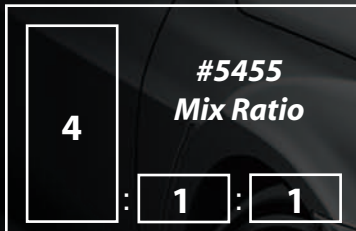

### *Taking Bodyshop Productivity to the MAXX!*

**#5455 - 2.1 VOC**  
Meets SCAQMD Rule 1151

5455 is formulated to provide a fast-drying, high-build film that has maximum adhesion, easy sanding properties and excellent color holdout. 5455 is designed to be used on properly prepared steel, aluminum, iron, fiberglass and previously painted surfaces. This primer surfacer can be topcoated with any paint system. Offered in a Buff (Yellow) color.

#### 5455 FEATURES

- 2.1 VOC
- 4:1:1 Mix Ratio
- Excellent Adhesion Characteristics
- Hi-Build, Superior Holdout
- Fast Drying
- Easy Sanding Properties
- Can Be Topcoated With Any Automotive Paint System

2.1 VOC MAXX FILL 2K High Build Urethane Primer Surfacer - BUFF

#5455-1 Gallon #5455-4 Quart

2.1 VOC MAXX FILL 2K Activator

#5458-4 Quart #5458-8 Pint